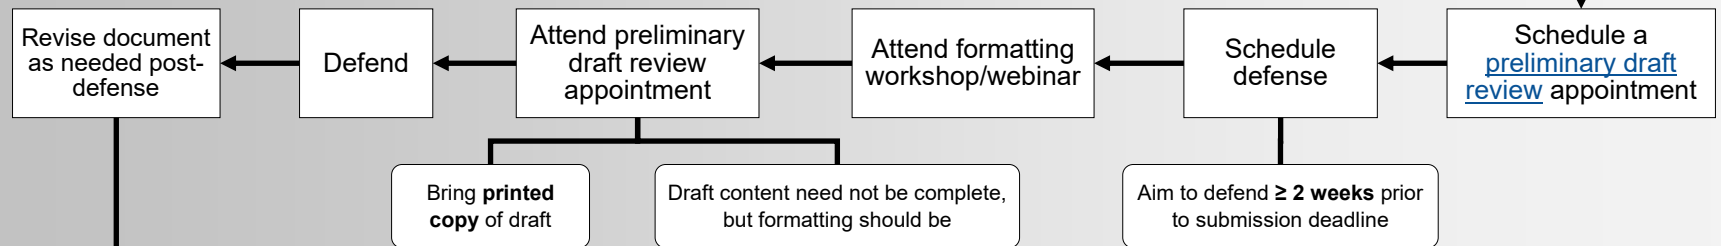

Thesis & Dissertation Timeline: Graduate Students

Devise Game Plan

First 2 Weeks of Classes

Prepare Document

Middle of Semester

Submit Document

Week of T/D Submission Deadline