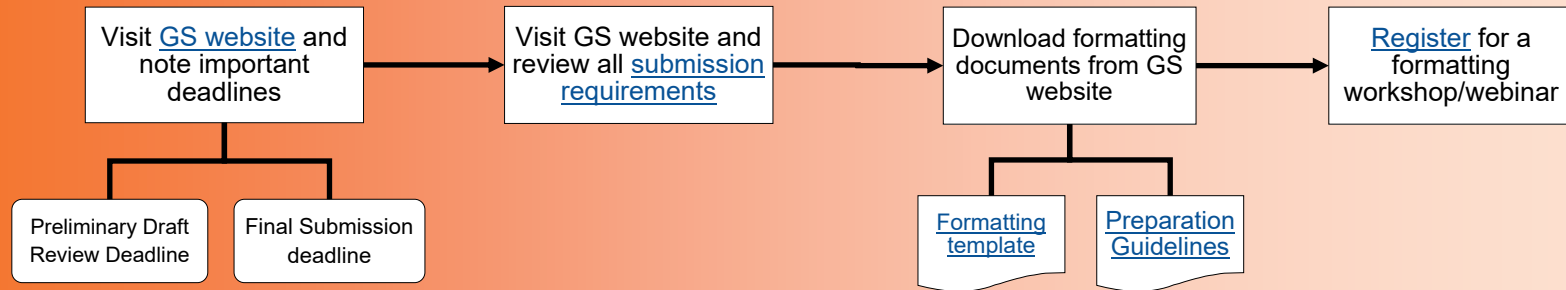

Thesis & Dissertation Timeline: Graduate Students

Devise Game Plan

First 2 Weeks of Classes

Prepare Document

Middle of Semester

Submit Document

Week of T/D Submission Deadline